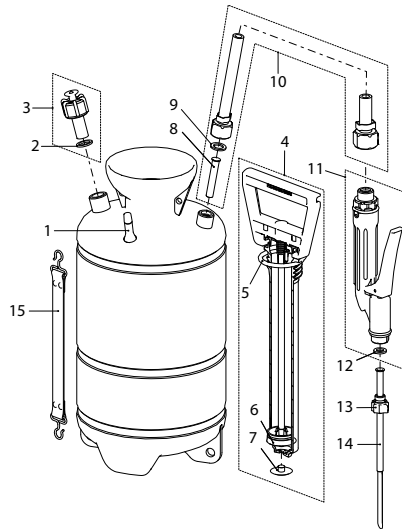

DR 5

Mini-Flex

DR 5, powder duster		11625701	121048
<b>Accessories</b>			
	Injector needle, curved $\varnothing 2$ mm	11435001-SB	100647
	XL 8 D Telescopic lance 7 m / working height 8 m (Dust-Version)	11935401	113791
	Mini-Flex	11947101	710600
<b>Gasket set consisting of:</b>			
<b>No</b>	<b>Gasket set consisting of:</b>	11629801-SB	700878
2	Gasket 21x15.4x2		
5	O-Ring 50.16x5.34		
6	Sleeve		
7	Pump gasket		
8	O-Ring 10x1.3		
9	Gasket 17x11x1.5		
12	Gasket 11.9x7x1.5		
<b>Gasket set for trigger</b>		11664910	040851
<b>Spare parts</b>			
<b>No</b>	<b>Spare parts</b>		
1	Valve	50137531	500157
3	Safety valve 3 bar	11617901-SB	710174
4	Pump assy.	11906301	710532
6	Sleeve, 6 pcs. per pack	11642701-SB	040059
10	Hose assy. 1.5 m G1/2"-G1/2"	11478202	710327
11	Trigger assy.	10495007	100807
12	Gasket 11.9x7x1.5; 10 pcs. per pack	11642402	040783
13	Nipple G1/4", <b>Minimum order qty. 5 pcs</b>	11341801	040790
14	Powder tube $\varnothing 4$ mm, L = 30 cm	11422101	710334
15	Carrying belt assy.	10453601	100739

XL 8 D

XL 8 D, Telescopic lance 7 m / working height 8 m (Dust-Version)		11935401	113791
<b>Accessories</b>			
	Spray set	11938901	113869
	Blow-out valve	11937101	113845
<b>Spare parts</b>			
	7 m hose set	11936301	113821